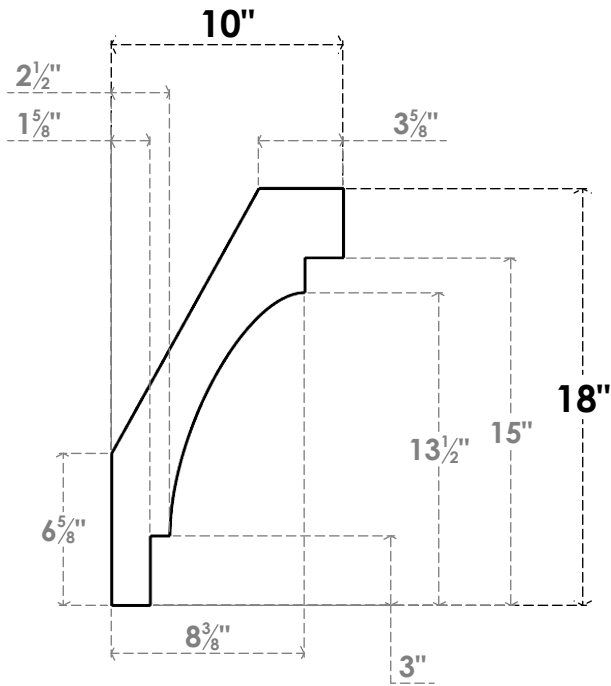

ITEM NUMBER: BRCPC035X10000X18000MRC

3 1/2"W X 10"D X 18"H MERCED ARCHITECTURAL GRADE PVC CLOSED KNEE BRACE

SIDE PROFILE

FRONT PROFILE

ISOMETRIC

EKENA MILLWORK
2300 WEST MAIN ST.
CLARKSVILLE, TX 75426
TOLL FREE: 866-607-0453
WWW.EKENAMILLWORK.COM

NOTES

1. INSTALLATION TO BE COMPLETED IN ACCORDANCE WITH MANUFACTURER'S SPECIFICATIONS.
2. DRAWING MAY NOT BE TO SCALE
3. THIS DRAWING IS INTENDED FOR DESIGN AND PLANNING PURPOSES ONLY.
4. ALL INFORMATION CONTAINED HEREIN WAS CURRENT AT THE TIME OF DEVELOPMENT BUT MUST BE REVIEWED AND APPROVED BY THE PRODUCT MANUFACTURER TO BE CONSIDERED ACCURATE.
5. ARCHITECTURAL GRADE PVC PRODUCTS ARE MADE FROM EXPANDED CELLULAR PVC AND COME NATURALLY WHITE BUT MAY BE PAINTED