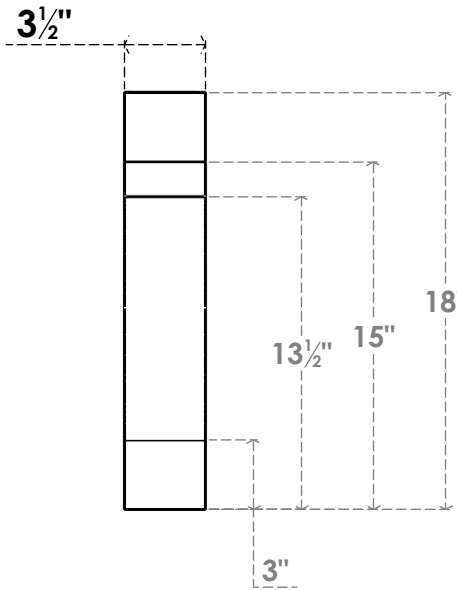

ITEM NUMBER: BRCPC035X10000X18000MRC

3 1/2"W X 10"D X 18"H MERCED ARCHITECTURAL GRADE PVC CLOSED KNEE BRACE

SIDE PROFILE

FRONT PROFILE

ISOMETRIC

EKENA MILLWORK
2300 WEST MAIN ST.
CLARKSVILLE, TX 75426
TOLL FREE: 866-607-0453
WWW.EKENAMILLWORK.COM